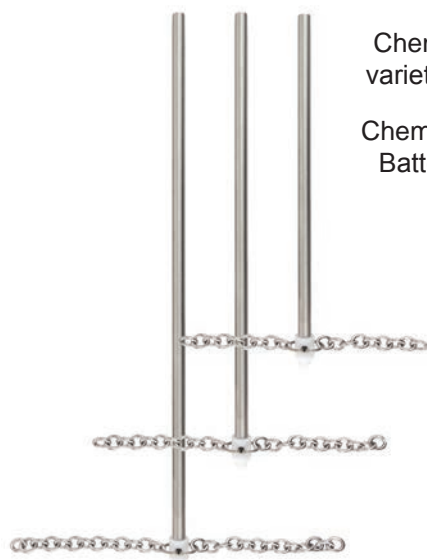

CHEM-SPIN SCRAPER ROTARY TOOLS

Safe & Efficient
Will not harm
glass flasks.

Laser Etched
 Part number on
 each tool.

CG-1981-C2000

304 Stainless
 Steel Chain
 For rapid sample
 removal.

Chem-spin in Action - see the video on line!

Before ▶▶▶▶▶ During ▶▶▶▶▶ After

Glass Bushing
 Adapter included with
 Complete Kits

See
 Complete Kit
 details on the
 back ▶

Chem-spin Scraper Rotary Tools for Round Bottom Flasks

These tools provide an easy method of removing the majority of desired, dried-on solids from the interior walls of round bottom flasks. Motor driven, the spinning chain rapidly and effectively brushes the surface as the loose solids collect on the bottom. Minimal physical effort required. Tedious, time-consuming, manual scraping with a spatula is eliminated.

Bushing Adapters

Available for ₹ 24/40 and ₹ 29/42 Round Bottom Flasks

Chem-spin TOOL KITS and MOTOR KITS

Multiple Chem-spin rotary tools to fit popular flask sizes.

See other side for individual parts.

Chem-spin **TOOL KITS** include a variety of Chem-spin Rotary Tools.